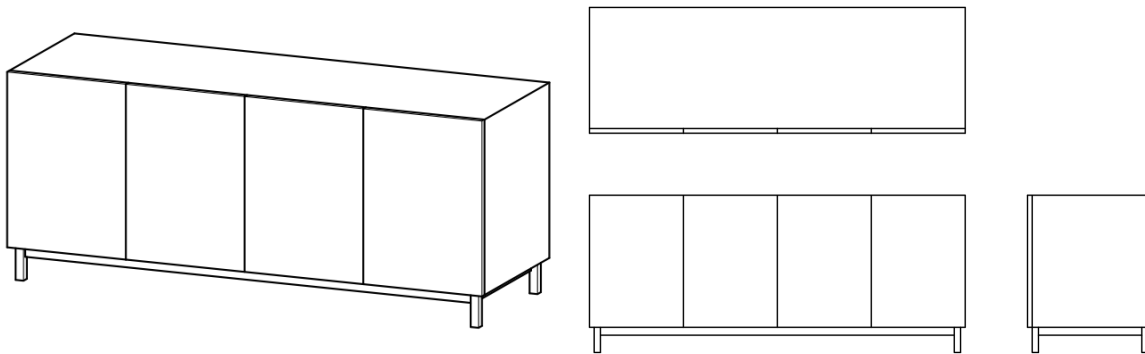

## SOFIA CREDENZAS

The versatile and practical Sofia Credenza delivers clean lines and efficient storage for any office. A grain-matched case lend Sophia subtle beauty. Solidly constructed for lifelong use, it has adjustable shelves, and uses quality hinges to ensure a lasting durability. Each credenza is made to order in our San Francisco workshop. The Sophia Credenza comes standard in 2 sizes. Custom sizes are also available upon request.

# SOFIA CREDENZAS

30"W x 20"D x 35"H  
\$1,999.00

60"W x 20"D x 35"H  
\$2,699.00