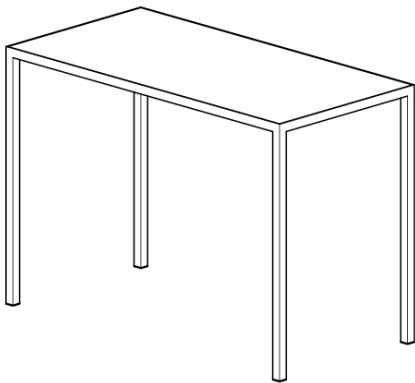

## NOI STANDING TABLES

The Noi table is perhaps our most minimal table. The surface of the table rests inside a the steel table frame. This detail gives the Noi table a very clean slim look. The standing height of this table makes it an excellent piece for social work environments. The Noi table comes standard with a solid wood veneer top and natural steel base. This table is available in 4 standard sizes which can seat up to 6, 8, 10, or 12 people. Each table is made to order in our San Francisco workshop. Custom sizes are also available upon request.