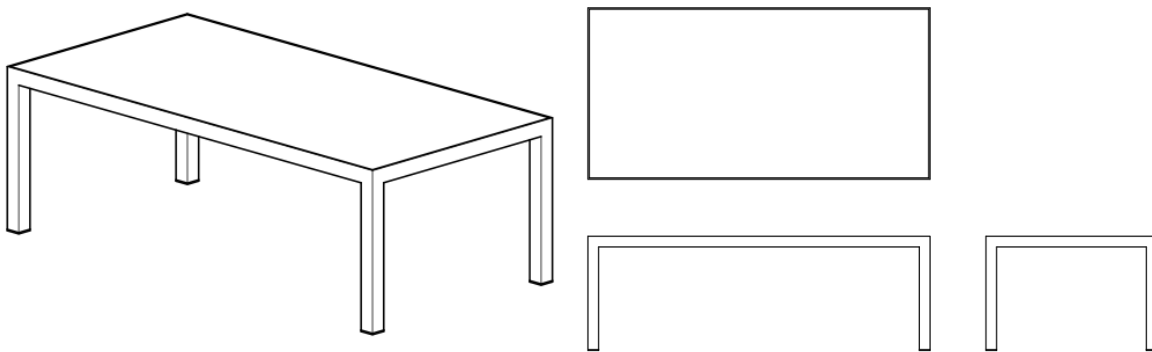

NOI COFFEE TABLES

The Noi Coffee Table is perhaps our most minimal table. The surface of the table rests inside a the steel table frame. This detail gives the Noi table a very clean slim look. The Noi table comes standard with a solid wood veneer top and natural steel base. This table is available in 4 standard sizes. Each table is made to order in our San Francisco workshop. Custom sizes are also available upon request.