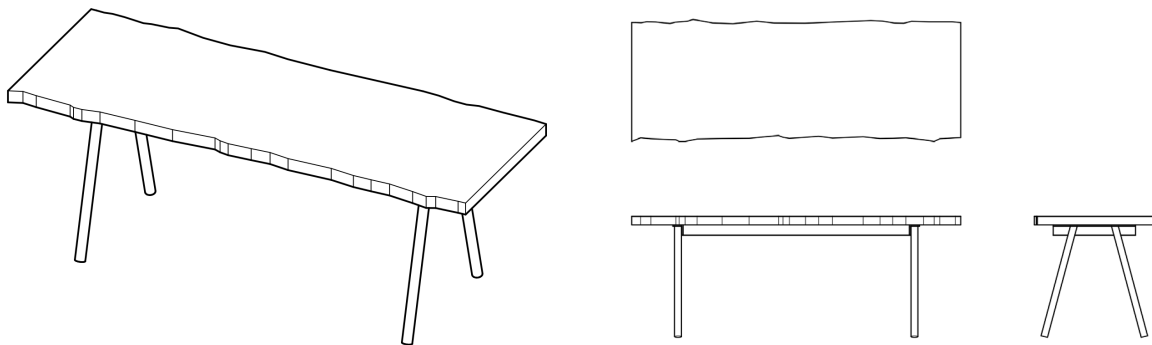

NATURAL BENCHES

Our Natural Bench features a solid wood slab taken right from the tree and finished to perfection. If you are looking to bring a natural element into your built environment then consider the ability to touch a tree every day in its almost pure form. Functional sculpture, no two are alike. Suitable for use indoors and out. Each bench is made to order in our San Francisco workshop. Custom sizes are also available upon request.

OHIO

NATURAL BENCHES

18-24"W x 48"L x 16"H
\$949.00

18-24"W x 60"L x 16"H
\$1,049.00

18-24"W x 72"L x 16"H
\$1,149.00

ADDITIONAL OPTIONS

Powder Coated Base
\$100.00

TOP FINISHES