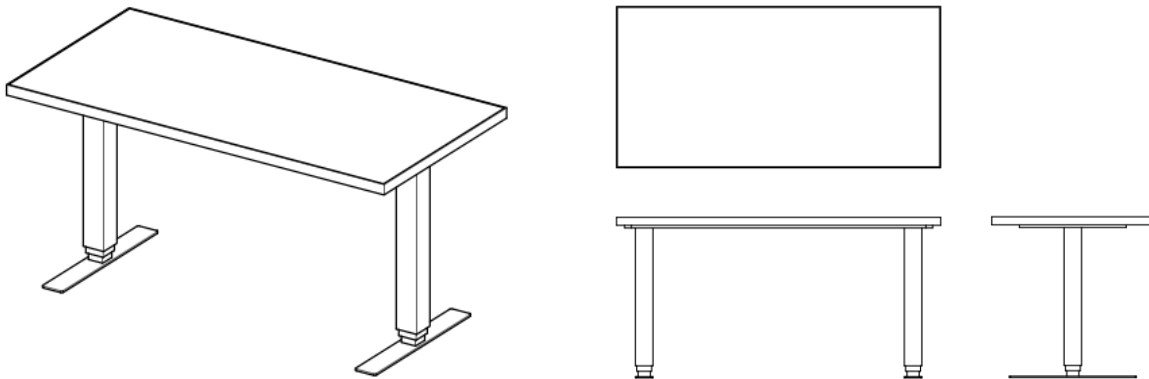

LIFT DESKS

Utilizing the same design language as our Noi desk, the Lift desk's work surface raises and lowers allowing it to function as either a sitting or standing work surface. This desk is ideal for both home and office settings. There are three programmable heights, allowing you to return back to your favorite position. This table is available in 2 standard sizes. Each table is made to order in our San Francisco workshop. Custom sizes are also available upon request.

LIFT DESKS

30"W x 54"L x 30"H
\$1,249.00

30"W x 60"L x 30"H
\$1,379.00

ADDITIONAL OPTIONS

Pass Through Grommet
\$50.00

Power & Data
\$500.00

TOP FINISHES

BASE FINISHES