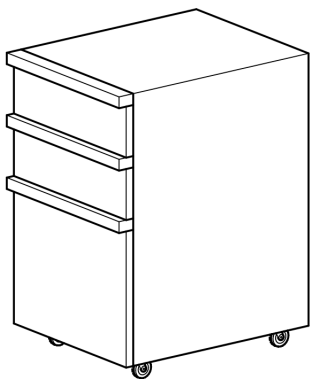

KYLE CABINETS

Simple and refined, this pedestal file cabinet includes two soft-closing drawers above a standard file drawer. It pairs especially well with one of our desks to create a minimal and organized workspace. A natural steel base comes standard, but we can include locking casters if requested, to provide maximum mobility. Each cabinet is made to order in our San Francisco workshop. Custom sizes are also available upon request.

KYLE CABINETS

8"W x 20"D x 26"H
\$549.00

15-1/2"W x 20"D x 26"H
\$749.00

30"W x 20"D x 26"H
\$949.00

30"W x 20"D x 26"H
\$1,999.00

ADDITIONAL OPTIONS

Powder Coated Base
\$100.00

Casters
\$100.00