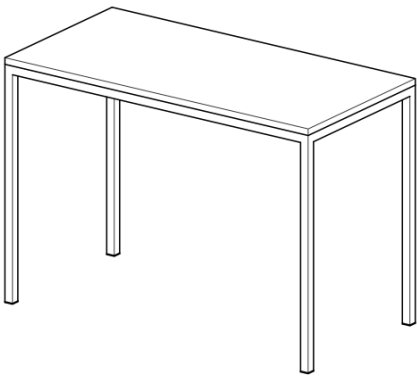

BROOKS STANDING TABLES

The Brooks table is our version of the “parsons” table. It is simple in design and form. The standing height of this table makes it an excellent piece for social work environments. This table comes standard with a solid wood top and natural steel base. The finish combinations for the table top and base allow for a number of different looks. This table is available in 4 standard sizes which can seat up to 6, 8, 10, or 12 people. Each table is made to order in our San Francisco workshop. Custom sizes are also available upon request.

BROOKS STANDING TABLES

36"W x 72"L x 42"H
\$1,989.00

42"W x 72"L x 30"H
\$2,299.00

42"W x 96"L x 42"H
\$3,019.00

42"W x 120"L x 42"H
\$3,749.00

ADDITIONAL OPTIONS

Pass Through Grommet
\$50.00

Power & Data
\$500.00