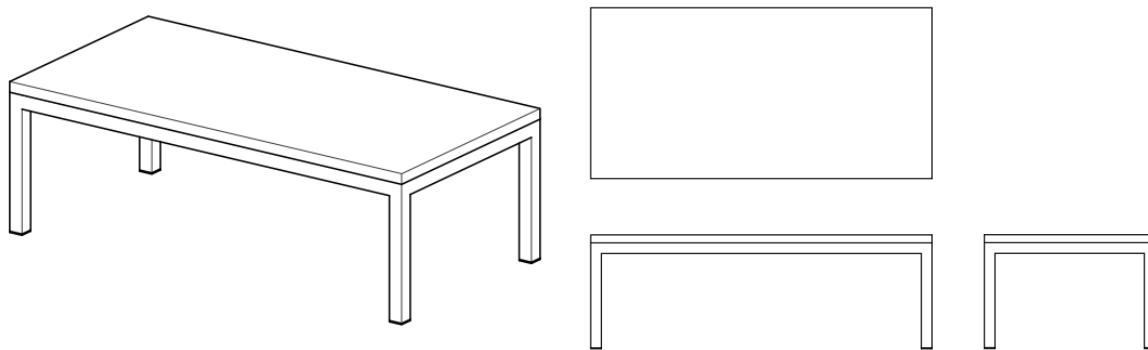

## BROOKS COFFEE TABLES

The Brooks Table is available in a range of sizes. This table can be paired with any of our sofas to create a complete and beautiful lounge area. Each table is made to order in our San Francisco workshop. Custom sizes are also available upon request.

# BROOKS COFFEE TABLES

24"W x 48"L x 16"H  
\$779.00

48"W x 48"L x 16"H  
\$1,599.00