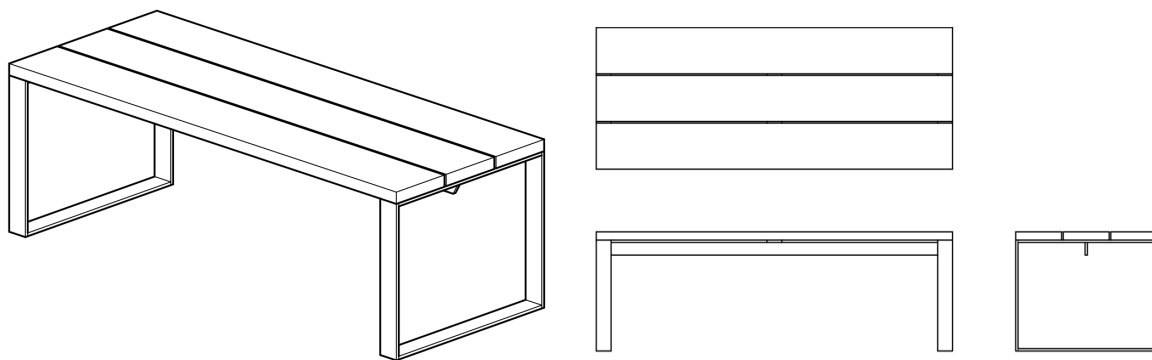

AVA BENCHES

The beauty of solid wood shines in this enduring blend of comfort and style with hidden hardware for uninterrupted lines. The Ava Bench pairs well with any of our other tables or seating options or works on its own to create a comfortable and beautiful seating solution. Each bench is made to order in our San Francisco workshop. Custom sizes are also available upon request.