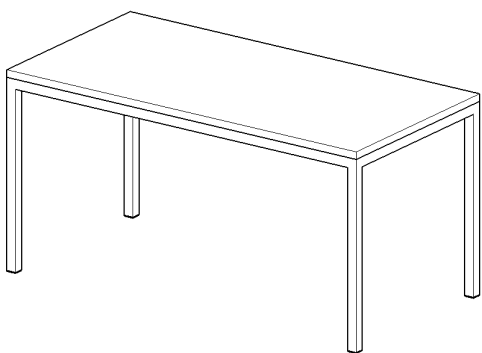

BROOKS DESKS

The Brooks Desk is our version of the “parsons” table. It is simple in design and form. This desk comes standard with a solid wood top and natural steel base. The finish combinations for the desk top and base allow for a number of different looks. This desk is available in 4 standard sizes. Each desk is made to order in our San Francisco workshop. Custom sizes are also available upon request.

BROOKS DESKS

24"W x 48"L x 30"H
\$829.00

24"W x 54"L x 30"H
\$929.00

30"W x 54"L x 30"H
\$989.00

30"W x 60"L x 30"H
\$1,049.00

ADDITIONAL OPTIONS

Pass Through Grommet
\$50.00

Power & Data
\$500.00